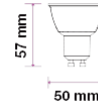

**8W**

VT-2889 8W SMD PLASTIC SPOTLIGHT WITH LENS COLORCODE:3000K  
 GU10 38°D

Equivalent <b>80W</b>	Lumens <b>750</b>	Beam Angle <b>38</b>	Dimensions <b>50x55mm</b>
--------------------------	----------------------	-------------------------	------------------------------

## Technical Information

Instant Start: 0-100% in 1t1s	Long life: 20,000 Hours
EQ-WATTS: 80	LED Chip Type: SMD
Watts: 8	IP Rating: IP20
Lumens: 750	Dimmable: No
Holder Type: GU10	Warranty (Years): 2
Beam Angle: 38	PF: >0.5
Unit Color: White	CRI: >80
Body Type: PLASTIC	Operation Temperature: -25 to +50°c
Energy Rating: A+	Input Power: AC:220-240V,50Hz