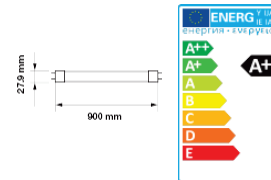

14W

VT-9077 14W T8 LED PLASTIC TUBE NON ROTATABLE-90CM
 COLORCODE:6400K G13

Equivalent 25W	Lumens 1200	Beam Angle 160	Dimensions 27.9x900mm
--------------------------	-----------------------	--------------------------	---------------------------------

White
 SKU:6262

Technical Information

Instant Start: 0-100% in 1t1s	LED Chip Type: SMD
EQ-WATTS: 25	IP Rating: IP20
Watts: 390	Dimmable: No
Watts: 14	Warranty (Years): 3
Lumens: 1200	PF: >0.5
Beam Angle: 160	CRI: >80
Body Type: NANO-PLASTIC	Operation Temperature: -25 to +50°C
Energy Rating: A+	Input Power: AC:220-240V,50Hz
Long life: 20,000 Hours	