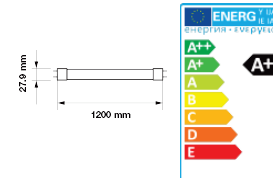

18W

VT-1277 18W T8 LED PLASTIC TUBE NON ROTATABLE-120CM
 COLORCODE:6400K G13

Equivalent 36W	Lumens 1700	Beam Angle 160	Dimensions 27.9x1200mm
--------------------------	-----------------------	--------------------------	----------------------------------

White
SKU:6264

Technical Information

Instant Start: 0-100% in 1t1s	Long life: 30,000 Hours
EQ-WATTS: 36	LED Chip Type: SMD
Watts: 386	IP Rating: IP20
Watts: 18	Dimmable: No
Lumens: 1700	Warranty (Years): 3
Holder Type: G13	PF: >0.5
Beam Angle: 160	CRI: >80
Unit Color: White	Operation Temperature: -25 to +50°C
Body Type: NANO-PLASTIC	Input Power: AC:220-240V,50Hz
Energy Rating: A+	

Features

- ✓ Nano plastic tube has better light transmittance
- ✓ Higher Endurance and Longevity than PC and Glass
- ✓ Cost effective, safe retrofit for T8 Tubes
- ✓ High quality Energy efficient SMD Chips
- ✓ This new material has super thermal conductivity
- ✓ The luminous efficiency of the light can reach up to 92%
- ✓ Perfectly matches with the traditional daylight tube fixture
- ✓ Light emitted is softer
- ✓ The thickness of a Nano plastic tube is just 0.4 to 0.5 mm
- ✓ Light emitted is even across the angle and hence diffuses the glare
- ✓ Long Lifespan, Low maintenance and energy saving
- ✓ Available in 60 cm, 120 cm, 150 cm & 180 cm
- ✓ Applications - Domestic and Commercial Lighting, Offices, Supermarkets, Shops, Hotels and many more